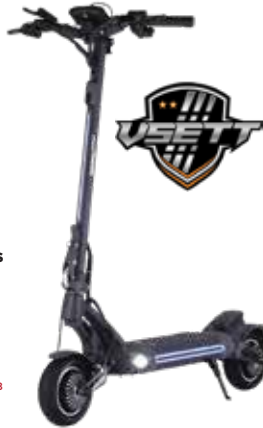

RM2849

NFC

MINI

- 36V 7.8AH BATTERY CAPACITY
- 350W MOTOR TYPE
- 30KM MAX DISTANCE
- 25KM/H± MAX SPEED
- 8" SOLID TIRES
- MECHANICAL BRAKES
- 4-5 HOURS*
- 110KG±

RM2188

5AH EXTRA BATTERY RM848

9 APEX

- 48V 15.6AH BATTERY CAPACITY
- DUAL 700W MOTOR TYPE
- 50KM MAX DISTANCE
- 55KM/H± MAX SPEED
- 8" PNEUMATIC TIRES
- HYDRAULIC BRAKES
- 6-7 HOURS*
- 120KG±

RM5399

NFC

kaabo SKYWALKER 10C

- 48V 15.6AH BATTERY CAPACITY
- 800W MOTOR TYPE
- 55KM MAX DISTANCE
- 50KM/H± MAX SPEED
- 10" PNEUMATIC TIRES
- MECHANICAL BRAKES
- 7-8 HOURS*
- 110KG±

RM3888

ADD-ON SEAT OPTION RM350